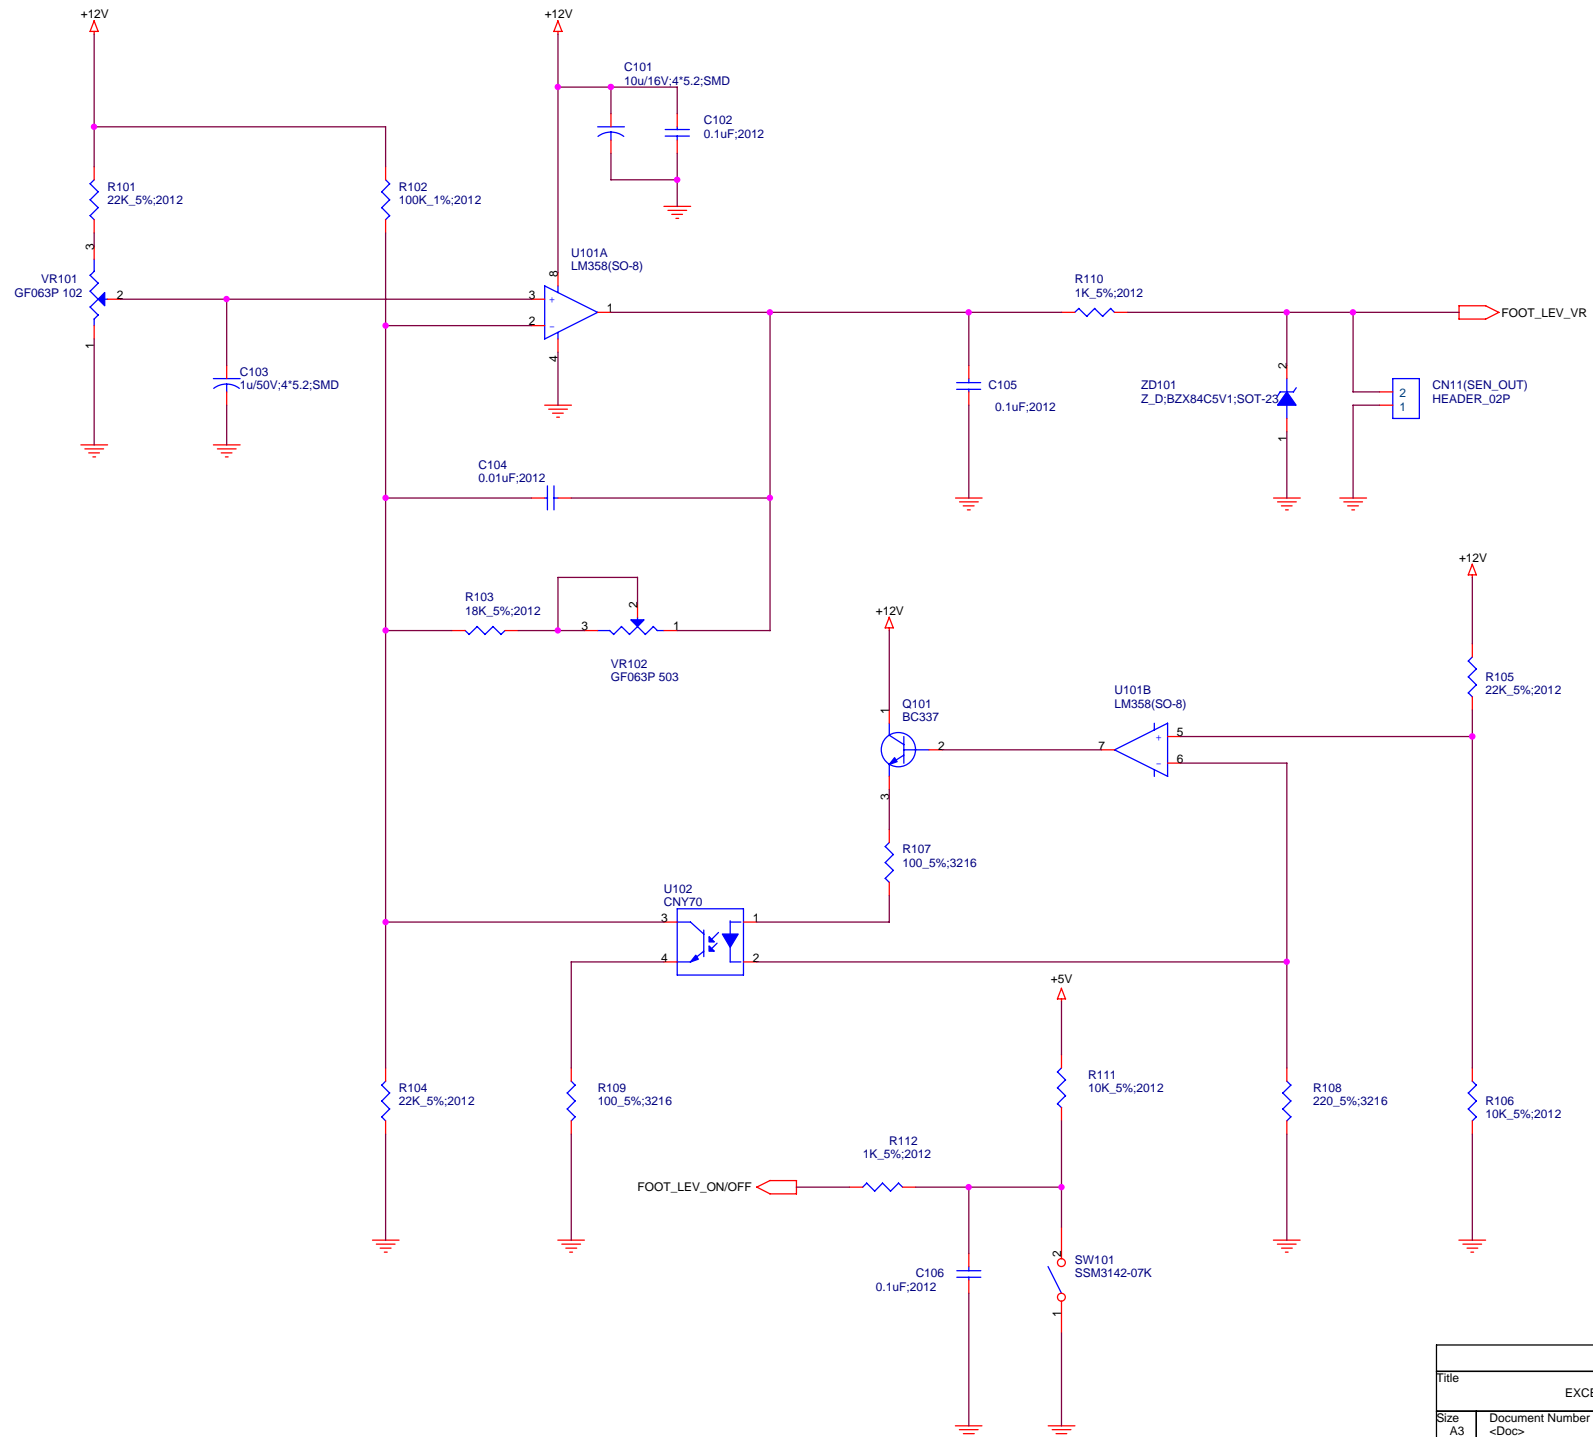

Title		
EXCEL_450(POWER)		
Size	Document Number	Rev
A3	<Doc>	00
Date:	Tuesday, March 10, 2009	Sheet 1 of 1

Title		
EXCEL_450(MAIN_CPU)		
Size	Document Number	Rev
A3	<Doc>	00
Date:	Tuesday, March 10, 2009	Sheet 1 of 1

Title		
EXCEL_450(MOTOR_OUT)		
Size	Document Number	Rev
A3	<Doc>	00
Date:	Tuesday, March 10, 2009	Sheet 1 of 1

Title		
EXCEL_450(SENSOR_OUT)		
Size	Document Number	Rev
A3	<Doc>	00
Date:	Tuesday, March 10, 2009	Sheet 1 of 1