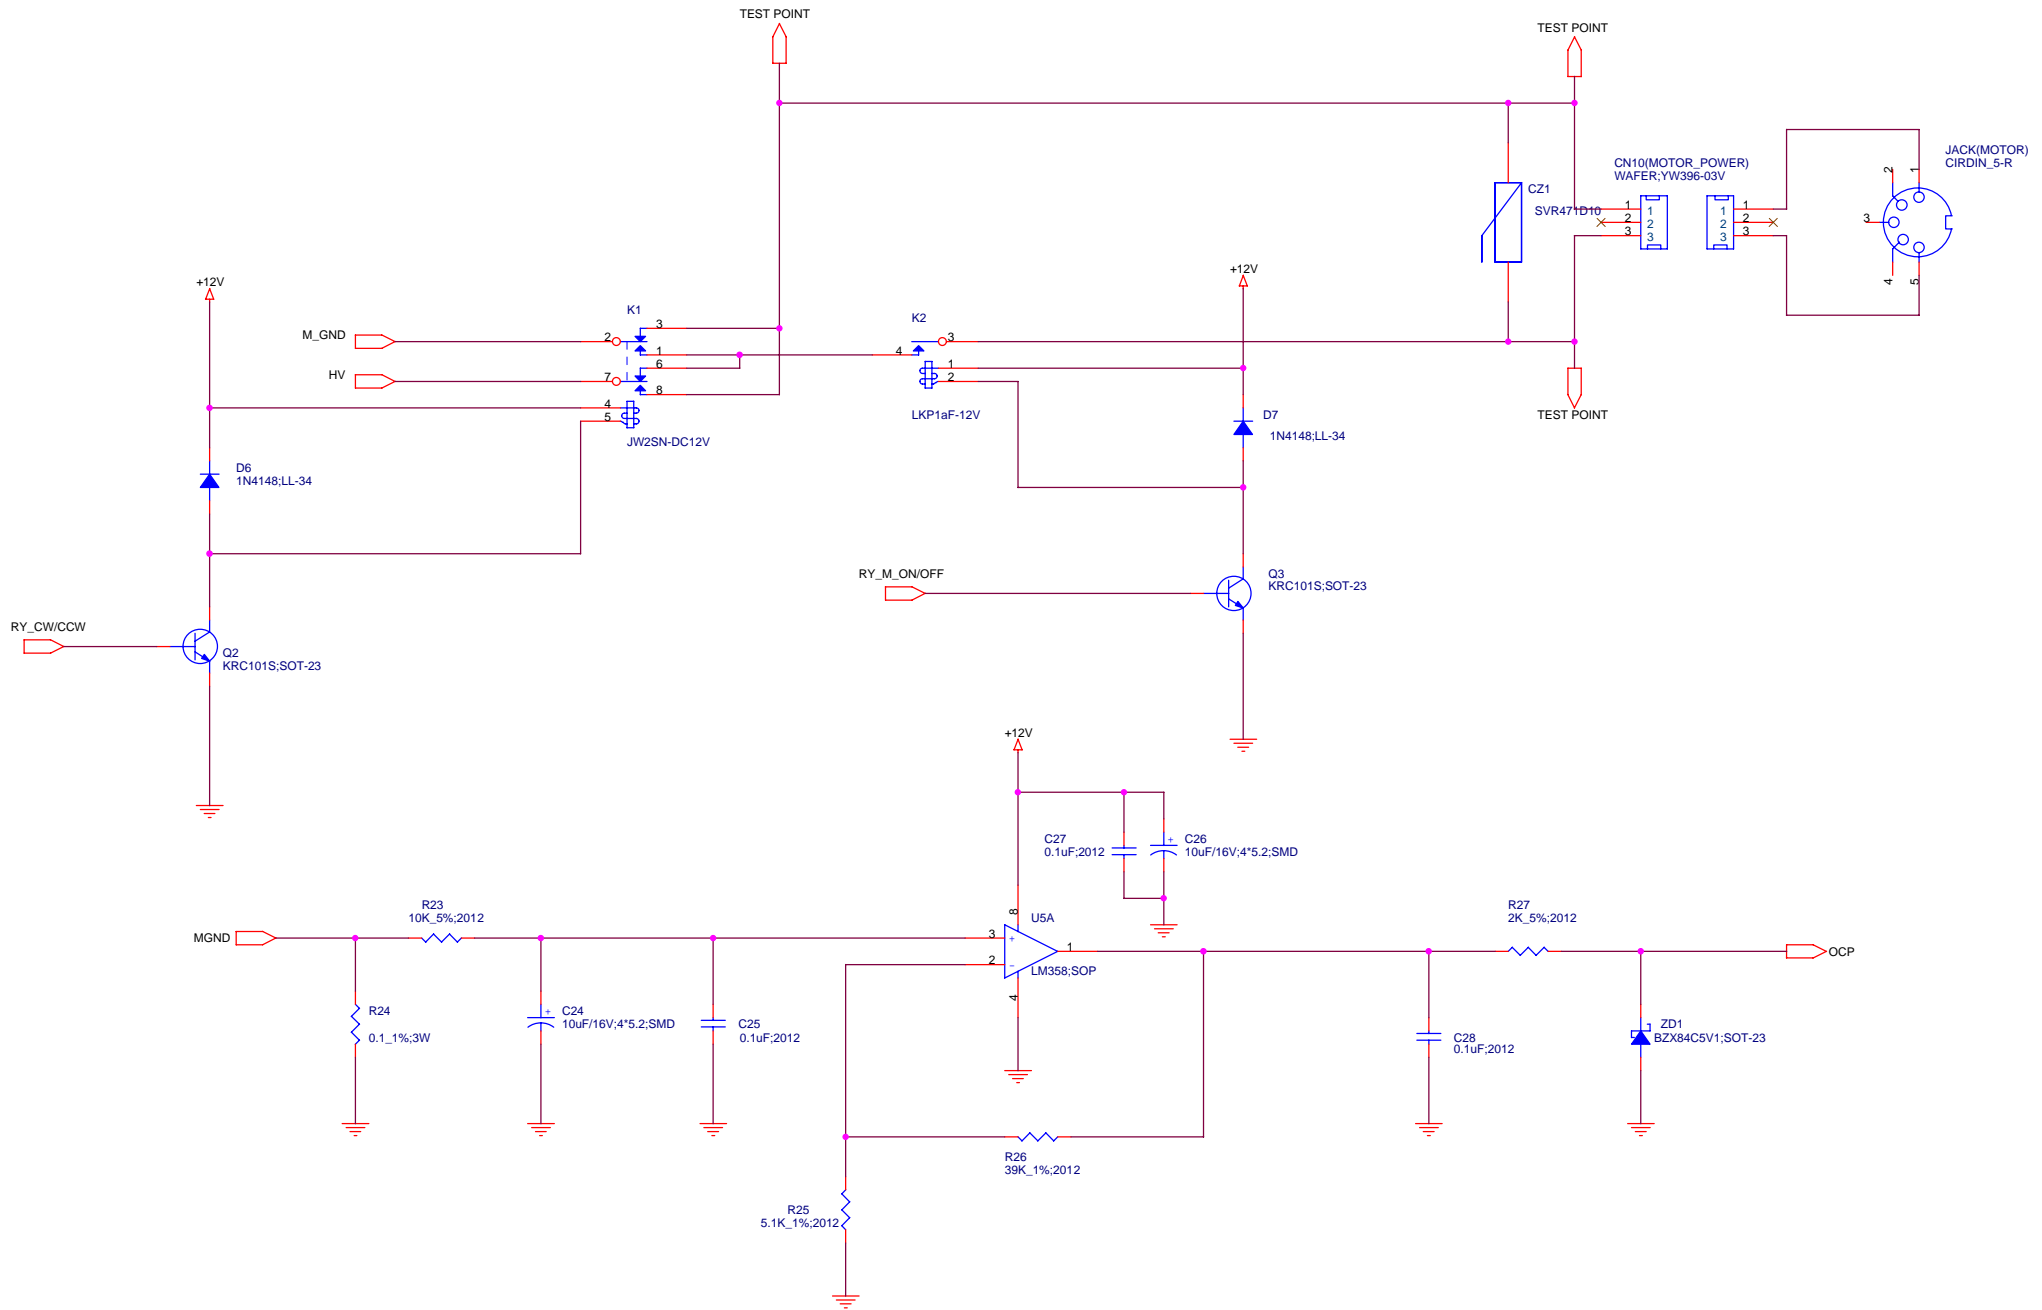

Title		
EXCEL_450(POWER)		
Size	Document Number	Rev
A3	<Doc>	00
Date:	Tuesday, March 10, 2009	Sheet 1 of 1

Title		
EXCEL_450(MAIN_CPU)		
Size	Document Number	Rev
A3	<Doc>	00
Date:	Tuesday, March 10, 2009	Sheet 1 of 1

Title		
EXCEL_450(MOTOR_OUT)		
Size	Document Number	Rev
A3	<Doc>	00
Date:	Tuesday, March 10, 2009	Sheet 1 of 1

Title		
EXCEL_450(SENSOR_OUT)		
Size	Document Number	Rev
A3	<Doc>	00
Date:	Tuesday, March 10, 2009	Sheet 1 of 1