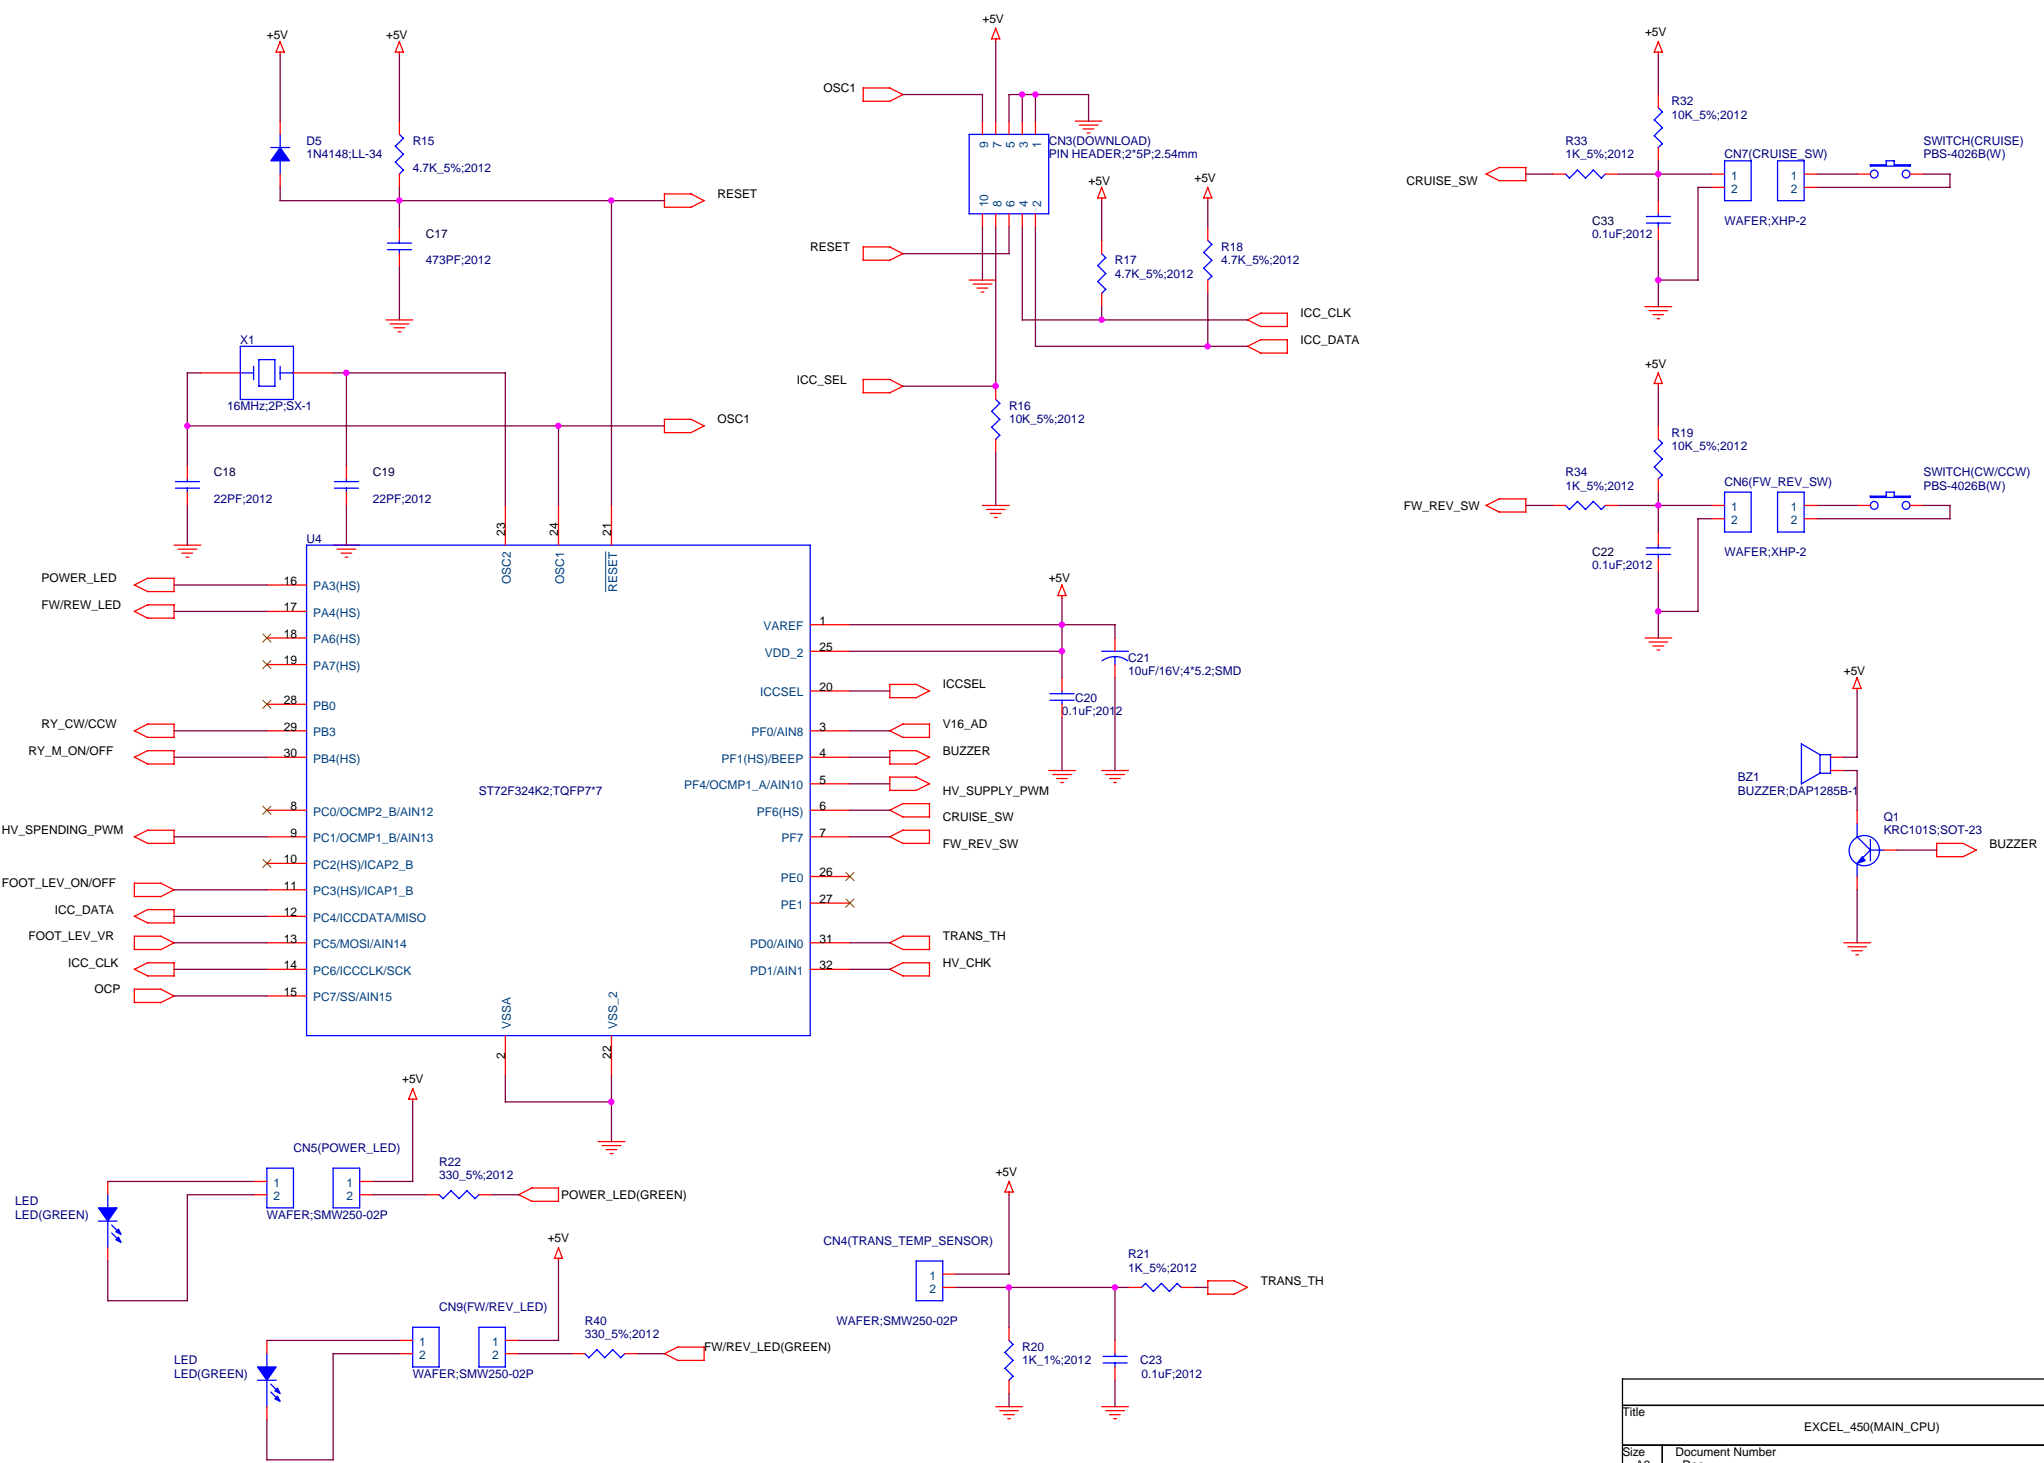

Title		
EXCEL_450(POWER)		
Size	Document Number	Rev
A3	<Doc>	00
Date:	Tuesday, March 10, 2009	Sheet 1 of 1

Title		
EXCEL_450(MAIN_CPU)		
Size	Document Number	Rev
A3	<Doc>	00
Date:	Tuesday, March 10, 2009	Sheet 1 of 1

Title		
EXCEL_450(MOTOR_OUT)		
Size	Document Number	Rev
A3	<Doc>	00
Date:	Tuesday, March 10, 2009	Sheet 1 of 1

Title		
EXCEL_450(SENSOR_OUT)		
Size	Document Number	Rev
A3	<Doc>	00
Date:	Tuesday, March 10, 2009	Sheet 1 of 1